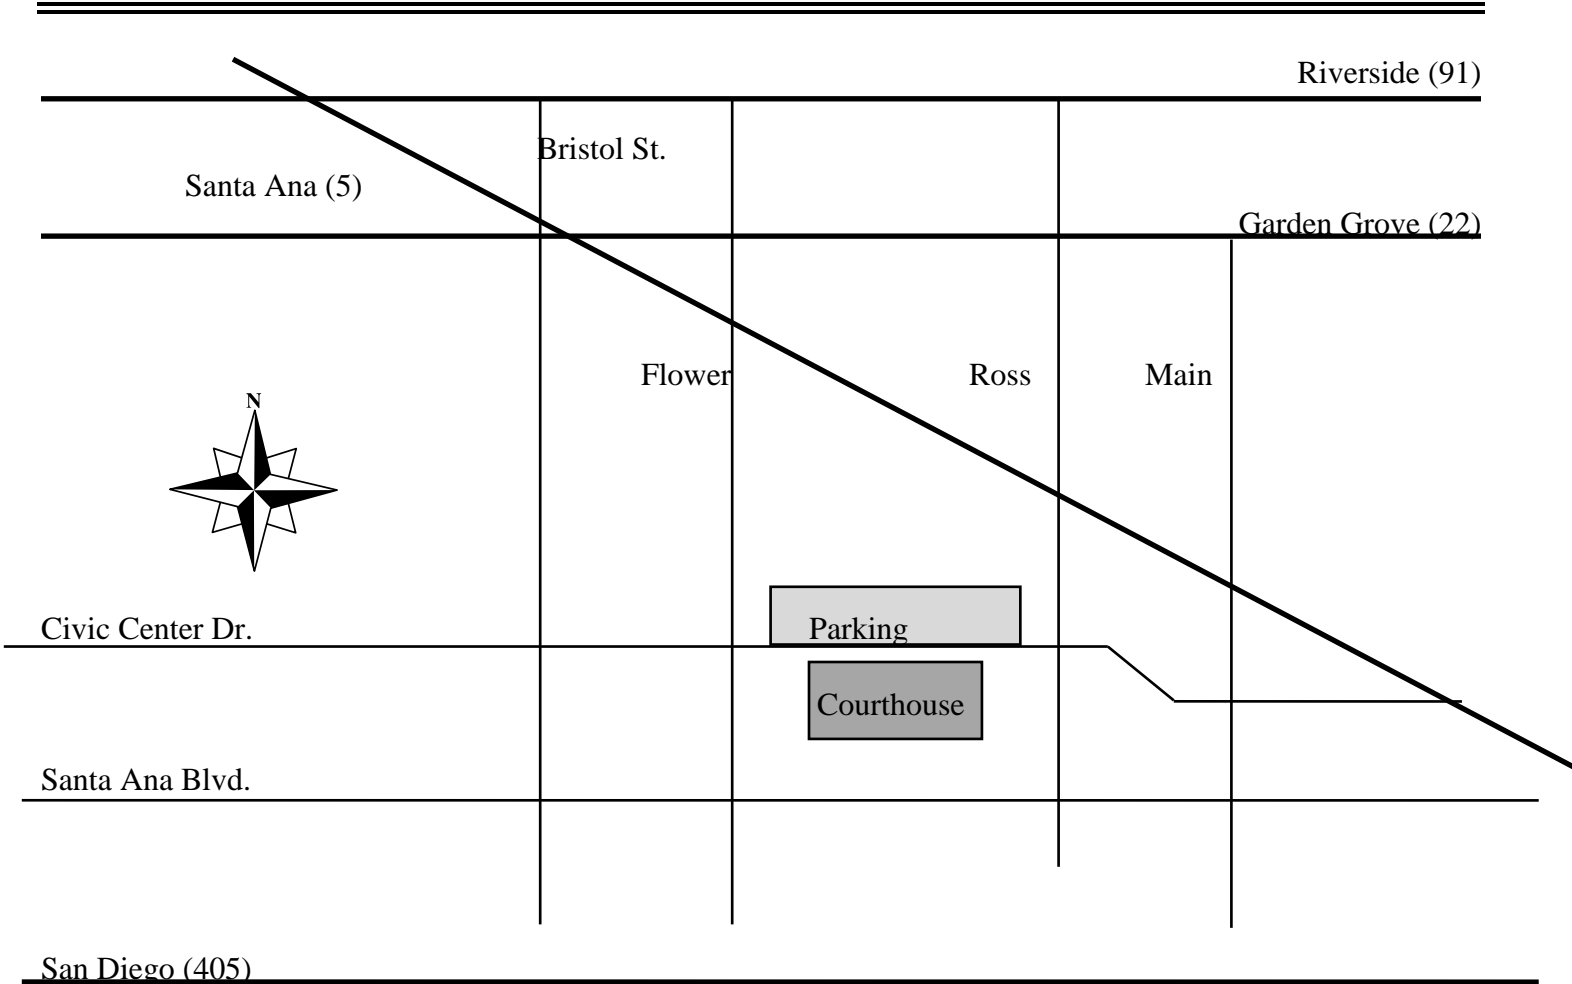

Central Justice Center

700 Civic Center Drive West

Santa Ana, CA 92701

From the North:

5 South

Exit Main Street South

Turn right on Civic Center Drive West

From the South:

5 North

Exit Grand, make a left (West)

Turn right on Santa Ana Blvd.

Turn right on Main Street

Left on Civic Center Drive West

**Parking lot is located on the right hand side across the street from the courthouse. (May be necessary to pay.)